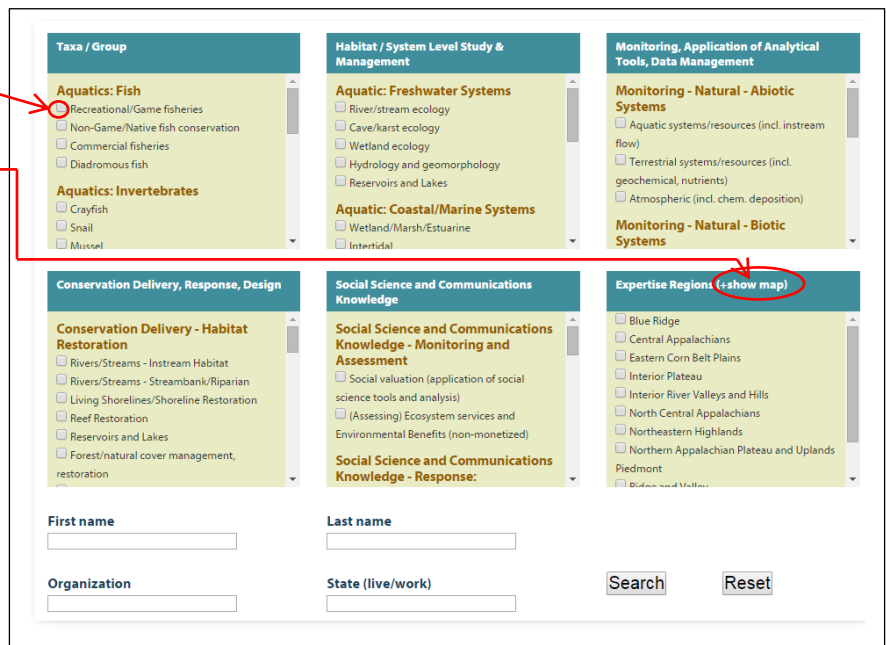

Appalachian LCC Expertise Database

The Appalachian LCC Member Directory encompasses a diverse range of individuals and expertise interested in participating in landscape conservation efforts throughout the region. When you join our Web Portal you become part of a searchable database. Members identifying areas of expertise within their profiles allow Portal members and the conservation community at large to search for experts from a wide range of fields as well as Network with those of similar research, project, habitat, and funding interests.

To use the directory, click **Expertise Search** on the **People** drop-down menu

You can locate Members by: expertise, regions of expertise, member name, member organization, state, and member's position or title.

Check any of the desired expertise categories in the Search Tool Boxes.

You may click on +show map in Expertise Regions section for a map of the regions.

Or you can simply search by a Members Name, Organization, and/or State. The Fields will auto-fill as you type. Select the desired name that shows up in the box.

When you have selected all of your search criteria, click the search button on the bottom right.

NOTE: If you wish to see all members in the directory, simply click the SEARCH button with no categories or search fields selected.